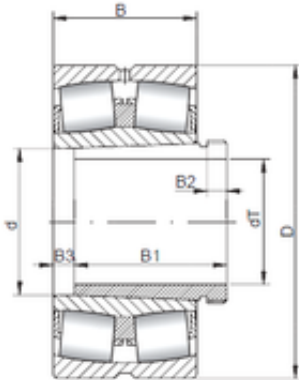

BEARING MANUFACTURING DE MEXICO, S.A.D...

560 mm x 1030 mm x 365 mm ISO 232/560
KCW33+AH32/560 spherical roller bearings

Bearing No. 232/560 KCW33+AH32/560

Size	560x1030x365 mm
Bore Diameter	560 mm
Outer Diameter	1030 mm
Width	365 mm
d	560 mm
d1	530 mm
D	1030 mm
B	365 mm
C	365 mm

232/560 KCW33+AH32/560 Bearing 2D drawings and
3D CAD models