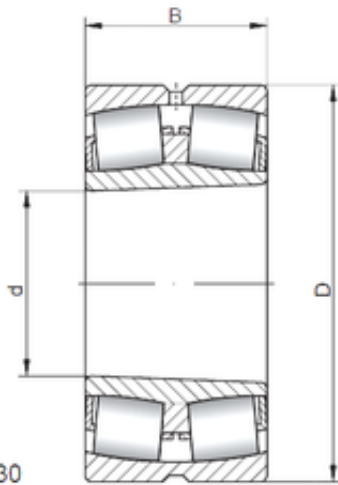

BEARING MANUFACTURING DE MEXICO, S.A.D...

120 mm x 200 mm x 62 mm ISO 23124 KW33
spherical roller bearings

Bearing No. 23124 KW33

Size	120x200x62 mm
Bore Diameter	120 mm
Outer Diameter	200 mm
Width	62 mm
d	120 mm
D	200 mm
B	62 mm
C	62 mm

23124 KW33 Bearing 2D drawings and 3D CAD models