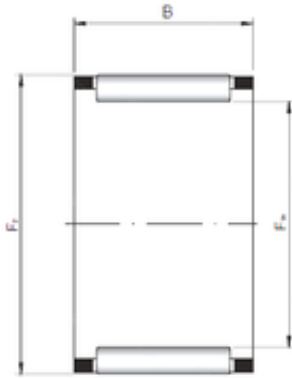

ISO KZK12X16X10 needle roller bearings

Bearing No. KZK12X16X10

Size	12x16x10 mm
Bore Diameter	12 mm
Outer Diameter	16 mm
Width	10 mm
Fw	12 mm
Ew	16 mm
B	10 mm

KZK12X16X10 Bearing 2D drawings and 3D CAD models