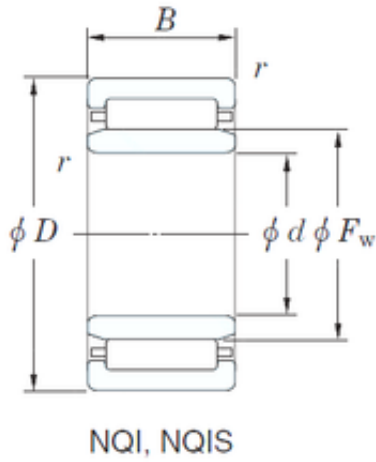

# BEARING MANUFACTURING DE MEXICO, S.A.D...

35 mm x 50 mm x 20 mm KOYO NQI35/20  
needle roller bearings

Bearing No. NQI35/20

Size	35x50x20 mm
Bore Diameter	35 mm
Outer Diameter	50 mm
Width	20 mm
d	35 mm
Fw	40 mm
D	50 mm
B	20 mm
C	20 mm
r min.	0,3 mm
Weight	0,129 Kg
Basic dynamic load rating (C)	27,2 kN
Basic static load rating (C0)	48,8 kN

NQI35/20 Bearing 2D drawings and 3D CAD models