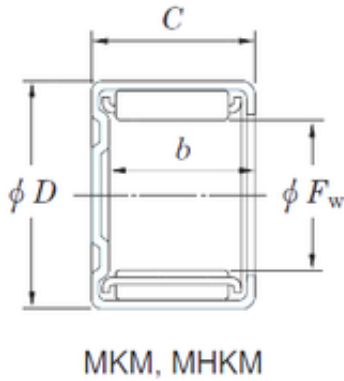

**KOYO MKM2516 needle roller bearings**

Bearing No. MKM2516

Size	25x32x16 mm
Bore Diameter	25 mm
Outer Diameter	32 mm
Width	16 mm
Fw	25 mm
D	32 mm
C	16 mm
b	13,3 mm
Weight	0,03 Kg
Basic dynamic load rating (C)	15,3 kN
Basic static load rating (C0)	24,6 kN

MKM2516 Bearing 2D drawings and 3D CAD models