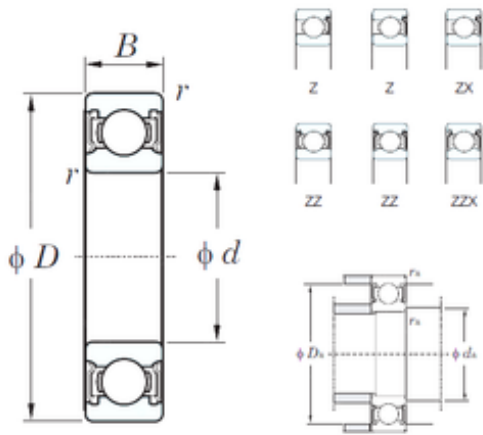

BEARING MANUFACTURING DE MEXICO, S.A.D...

20 mm x 37 mm x 9 mm KOYO 6904Z deep groove ball bearings

Bearing No. 6904Z

Size	20x37x9 mm
Bore Diameter	20 mm
Outer Diameter	37 mm
Width	9 mm
d	20 mm
D	37 mm
B	9 mm
C	9 mm
r min.	0,3 mm
da min.	22 mm
da max	23,5 mm
Da max.	35 mm
ra max.	0,3 mm
Weight	0,036 Kg
Basic dynamic load rating (C)	6,35 kN
Basic static load rating (C0)	3,7 kN
(Grease) Lubrication Speed	19000 r/min
(Oil) Lubrication Speed	23000 r/min

6904Z Bearing 2D drawings and 3D CAD models