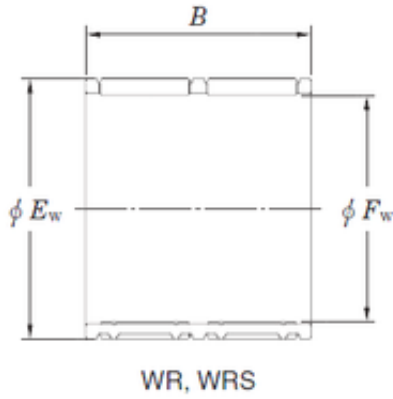

KOYO WRS30/32B needle roller bearings

Bearing No. WRS30/32B

Size	30x37x32 mm
Bore Diameter	30 mm
Outer Diameter	37 mm
Width	32 mm
Fw	30 mm
Ew	37 mm
B	32 mm
Weight	0,066 Kg
Basic dynamic load rating (C)	32,4 kN
Basic static load rating (C0)	50,4 kN
(Grease) Lubrication Speed	10000 r/min
(Oil) Lubrication Speed	15000 r/min

WRS30/32B Bearing 2D drawings and 3D CAD models