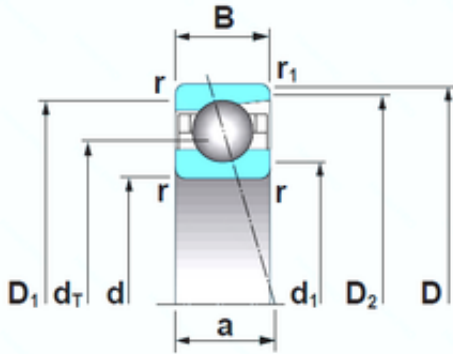

**25 mm x 52 mm x 15 mm NSK 7205CTRSU
angular contact ball bearings**

Bearing No. 7205CTRSU

Size	25x52x15 mm
Bore Diameter	25 mm
Outer Diameter	52 mm
Width	15 mm
d	25 mm
D	52 mm
B	15 mm
C	15 mm
a	12,7 mm
d1	31 mm
r min.	1 mm
r1 min.	0,6 mm
D1	46 mm
D2	47 mm
Weight	0,128 Kg
Basic dynamic load rating (C)	16 600 kN
Basic static load rating (C0)	10 200 kN
(Grease) Lubrication Speed	27 800 r/min

7205CTRSU Bearing 2D drawings and 3D CAD models