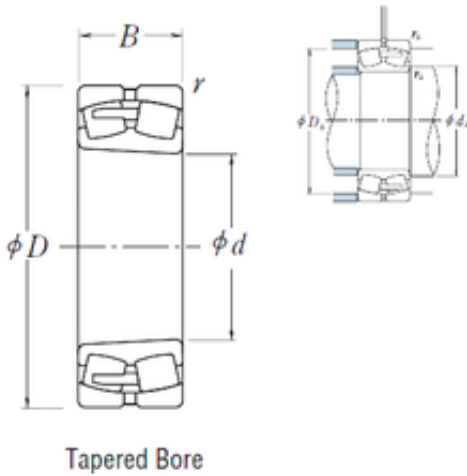

BEARING MANUFACTURING DE MEXICO, S.A.D...

440 mm x 600 mm x 118 mm NSK
23988CAKE4 spherical roller bearings

Bearing No. 23988CAKE4

23988CAKE4 Bearing 2D drawings and 3D CAD models

Size	440x600x118 mm
Bore Diameter	440 mm
Outer Diameter	600 mm
Width	118 mm
d	440 mm
D	600 mm
B	118 mm
C	118 mm
r min.	4 mm
da min.	458 mm
Da min	555 mm
Da max.	582 mm
ra max.	3 mm
Weight	96,3 Kg
Basic dynamic load rating (C)	2190 kN
Basic static load rating (C0)	4800 kN
(Grease) Lubrication Speed	450 r/min
(Oil) Lubrication Speed	560 r/min
Calculation factor (e)	0,18
Calculation factor (Y0)	3,8
Calculation factor (Y2)	5,7