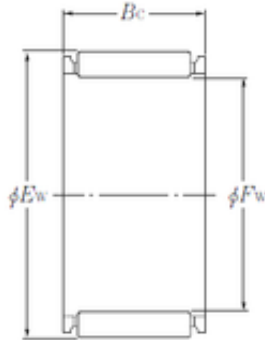

BEARING MANUFACTURING DE MEXICO, S.A.D...

NTN K21 × 25 × 13 needle roller bearings

Bearing No. K21 × 25 × 13

Bore Diameter	21 mm
Outer Diameter	25 mm
Fw	21 mm
Ew	25 mm
Bc	13 mm
Weight	0.0090 Kg
Basic dynamic load rating (C)	10,3 kN
Basic static load rating (C0)	15,1 kN
(Grease) Lubrication Speed	13000 r/min

K21 × 25 × 13 Bearing 2D drawings and 3D CAD models