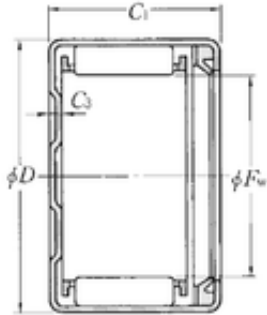

NTN BK1214L needle roller bearings

Bearing No. BK1214L

Size	12x18x14 mm
Bore Diameter	12 mm
Outer Diameter	18 mm
Width	14 mm
Fw	12 mm
D	18 mm
C	14 mm
C3	2.7 mm
Weight	0.012 Kg
Basic dynamic load rating (C)	6,6 kN
Basic static load rating (C0)	7,3 kN

BK1214L Bearing 2D drawings and 3D CAD models