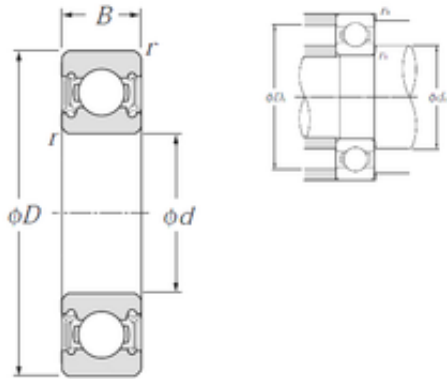

45 mm x 100 mm x 25 mm NTN 6309LLH deep groove ball bearings

Bearing No. 6309LLH

Size	45x100x25 mm
Bore Diameter	45 mm
Outer Diameter	100 mm
Width	25 mm
d	45 mm
D	100 mm
B	25 mm
C	25 mm
r min.	1,5 mm
da min.	53 mm
da max	61,5 mm
Da max.	92 mm
ra max.	1,5 mm
Weight	0,814 Kg
Basic dynamic load rating (C)	53 kN
Basic static load rating (C0)	32 kN
Reference speed	5 600 r/min

6309LLH Bearing 2D drawings and 3D CAD models