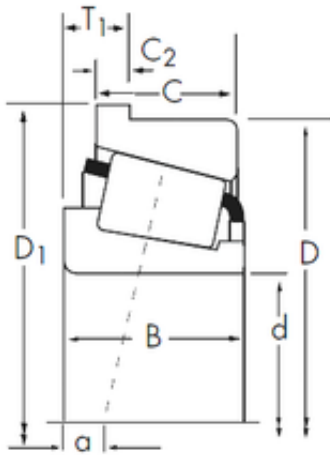

# BEARING MANUFACTURING DE MEXICO, S.A.D...

30,213 mm x 63,5 mm x 20,638 mm Timken  
15118/15250-B tapered roller bearings

Bearing No. 15118/15250-B

Size	30.213x63.5x20.638 mm
Bore Diameter	30,213 mm
Outer Diameter	63,5 mm
Width	20,638 mm
d	30,213 mm
D	63,5 mm
T1	8,73 mm
B	20,638 mm
C	15,875 mm
R	3,5 mm

15118/15250-B Bearing 2D drawings and 3D CAD models