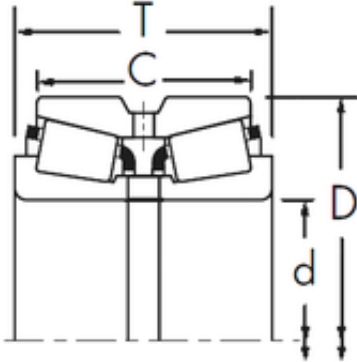

**Timken M268730/M268710CD+M268730XA
tapered roller bearings**

Bearing No. M268730/M268710CD+M268730XA

Size	381x590.55x244.475 mm
Bore Diameter	381 mm
Outer Diameter	590,55 mm
Width	244,475 mm
d	381 mm
D	590,55 mm
T	244,475 mm
C	193,675 mm
R	6,4 mm
r	1,5 mm

M268730/M268710CD+M268730XA Bearing 2D
drawings and 3D CAD models