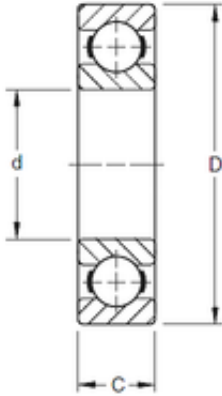

BEARING MANUFACTURING DE MEXICO,S.A.D...

30 mm x 55 mm x 13 mm Timken 9106K deep groove ball bearings

Bearing No. 9106K

Size	30x55x13 mm
Bore Diameter	30 mm
Outer Diameter	55 mm
Width	13 mm
d	30 mm
D	55 mm
B	13 mm
C	13 mm
Weight	0,118 Kg
Basic dynamic load rating (C)	14600 kN

9106K Bearing 2D drawings and 3D CAD models